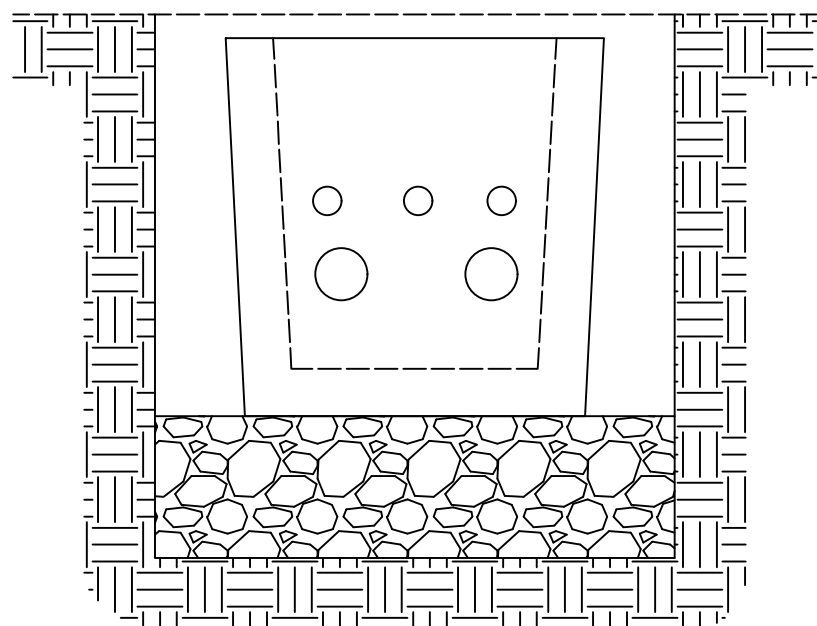

**TV / CCTV
PUBLIC LIGHTING
JUNCTION BOX**

**APPROX. WEIGHT:
550 Kg**

END ELEVATION

SIDE ELEVATION

END ELEVATION

SIDE ELEVATION

THE INFORMATION CONTAIN IN THIS DRAWING WAS UP TO DATE AT TIME OF GOING TO PRINT. PROFILES, SIZES, WEIGHTS ARE GIVEN AS AN INDICATION ONLY. **CREATIVE CONCRETE** RESERVES THE RIGHT TO MODIFY THESE AT ANY TIME WITHOUT NOTICE.