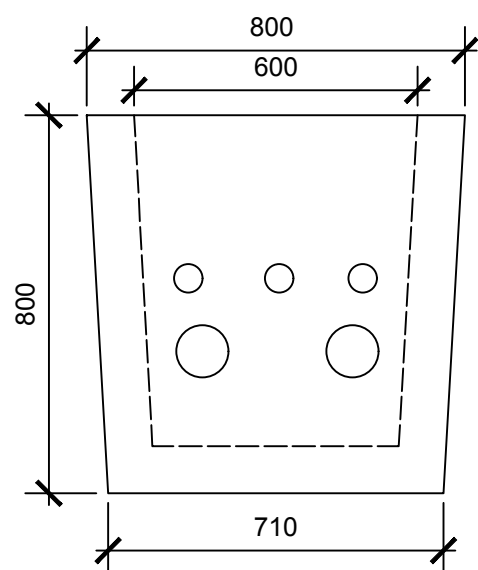

**TV / CCTV
PUBLIC LIGHTING
JUNCTION BOX**

**APPROX. WEIGHT:
550 Kg**

END ELEVATION

SIDE ELEVATION

END ELEVATION

SIDE ELEVATION

THE INFORMATION CONTAIN IN THIS DRAWING WAS UP TO DATE AT TIME OF GOING TO PRINT. PROFILES, SIZES, WEIGHTS ARE GIVEN AS AN INDICATION ONLY. **CREATIVE CONCRETE** RESERVES THE RIGHT TO MODIFY THESE AT ANY TIME WITHOUT NOTICE.