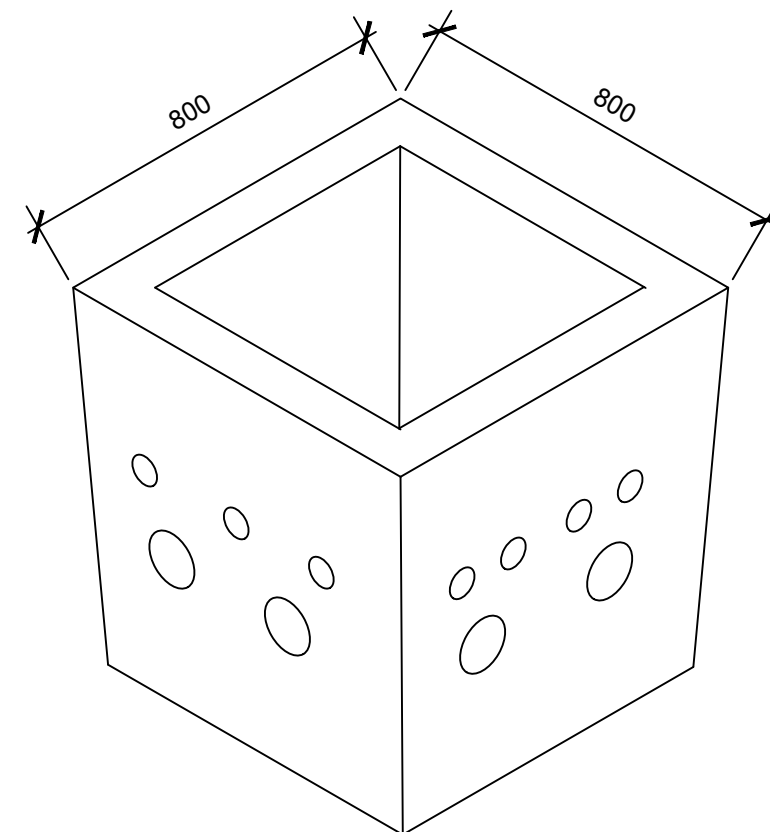

**TV / CCTV
PUBLIC LIGHTING
JUNCTION BOX**

**APPROX. WEIGHT:
550 Kg**

END ELEVATION

SIDE ELEVATION

END ELEVATION

SIDE ELEVATION

THE INFORMATION CONTAIN IN THIS DRAWING WAS UP TO DATE AT TIME OF GOING TO PRINT. PROFILES, SIZES, WEIGHTS ARE GIVEN AS AN INDICATION ONLY. **CREATIVE CONCRETE** RESERVES THE RIGHT TO MODIFY THESE AT ANY TIME WITHOUT NOTICE.