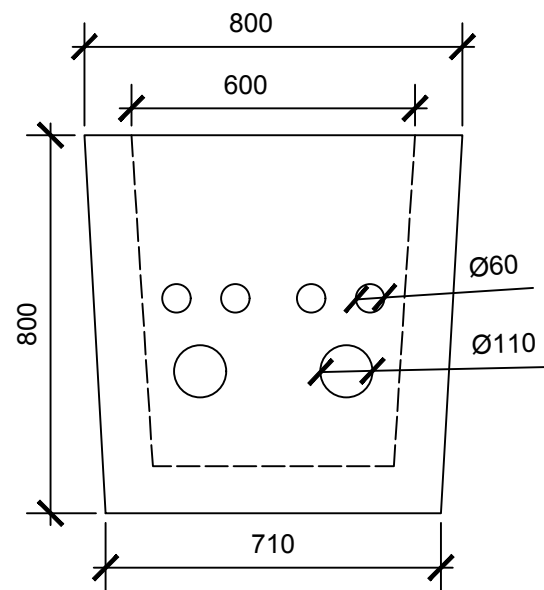

**TV / CCTV
PUBLIC LIGHTING
JUNCTION BOX**

**APPROX. WEIGHT:
550 Kg**

END ELEVATION

SIDE ELEVATION

END ELEVATION

SIDE ELEVATION

THE INFORMATION CONTAIN IN THIS DRAWING WAS UP TO DATE AT TIME OF GOING TO PRINT. PROFILES, SIZES, WEIGHTS ARE GIVEN AS AN INDICATION ONLY. **CREATIVE CONCRETE** RESERVES THE RIGHT TO MODIFY THESE AT ANY TIME WITHOUT NOTICE.