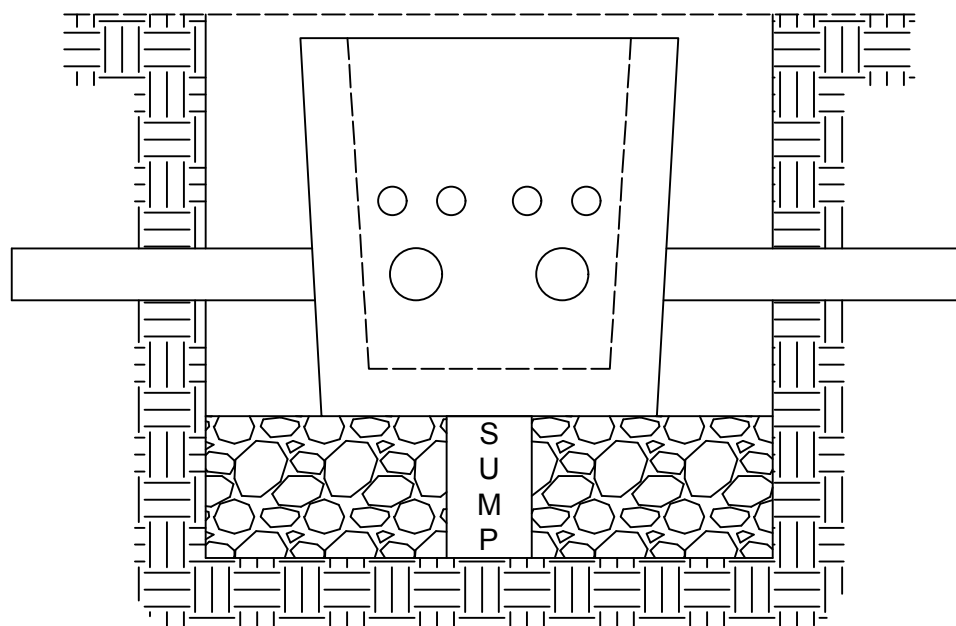

**TV / CCTV
PUBLIC LIGHTING
JUNCTION BOX**

**APPROX. WEIGHT:
550 Kg**

END ELEVATION

SIDE ELEVATION

END ELEVATION

SIDE ELEVATION

THE INFORMATION CONTAIN IN THIS DRAWING WAS UP TO DATE AT TIME OF GOING TO PRINT. PROFILES, SIZES, WEIGHTS ARE GIVEN AS AN INDICATION ONLY. **CREATIVE CONCRETE** RESERVES THE RIGHT TO MODIFY THESE AT ANY TIME WITHOUT NOTICE.