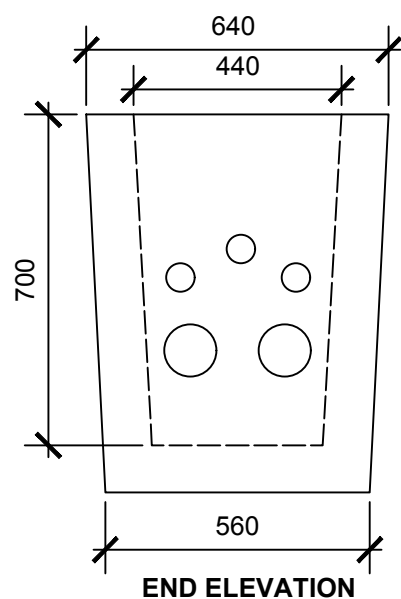

**VIRGIN MEDIA JB7
JUNCTION BOX**

**APPROX. WEIGHT:
495 Kg**

THE INFORMATION CONTAIN IN THIS DRAWING WAS UP TO DATE AT TIME OF GOING TO PRINT. PROFILES, SIZES, WEIGHTS ARE GIVEN AS AN INDICATION ONLY. **CREATIVE CONCRETE** RESERVES THE RIGHT TO MODIFY THESE AT ANY TIME WITHOUT NOTICE.