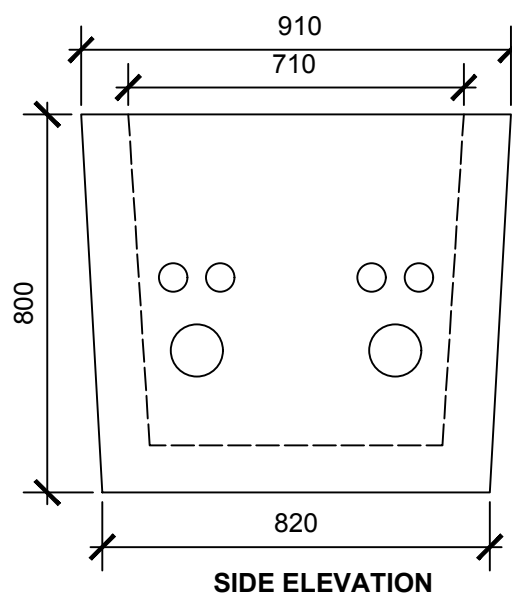

**VIRGIN MEDIA JB7
JUNCTION BOX**

**APPROX. WEIGHT:
495 Kg**

THE INFORMATION CONTAIN IN THIS DRAWING WAS UP TO DATE AT TIME OF GOING TO PRINT. PROFILES, SIZES, WEIGHTS ARE GIVEN AS AN INDICATION ONLY. **CREATIVE CONCRETE** RESERVES THE RIGHT TO MODIFY THESE AT ANY TIME WITHOUT NOTICE.