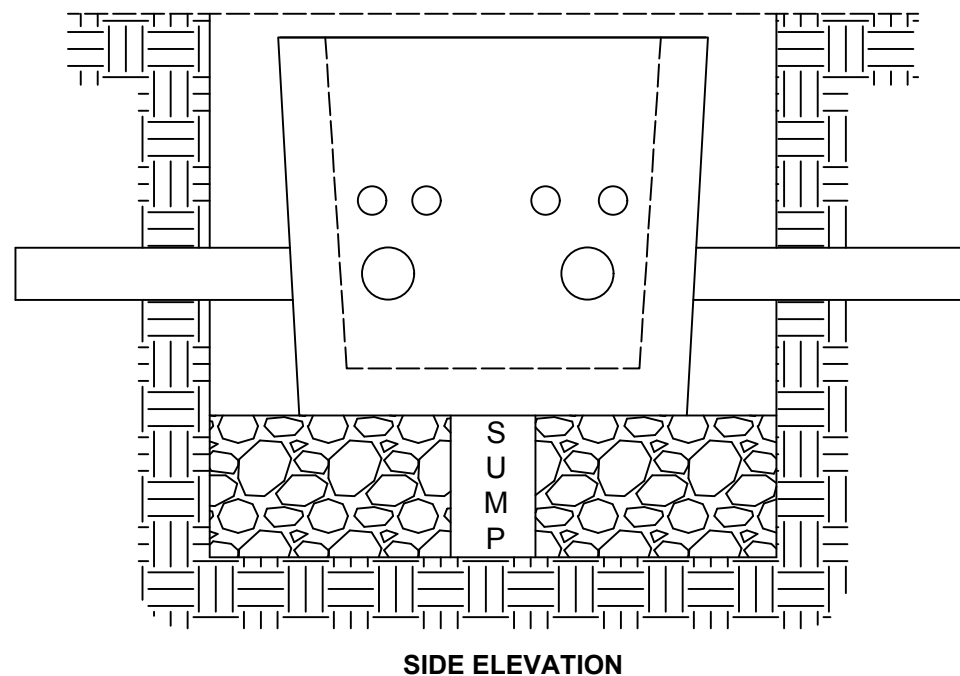

**VIRGIN MEDIA JB7
JUNCTION BOX**

**APPROX. WEIGHT:
495 Kg**

THE INFORMATION CONTAIN IN THIS DRAWING WAS UP TO DATE AT TIME OF GOING TO PRINT. PROFILES, SIZES, WEIGHTS ARE GIVEN AS AN INDICATION ONLY. **CREATIVE CONCRETE** RESERVES THE RIGHT TO MODIFY THESE AT ANY TIME WITHOUT NOTICE.