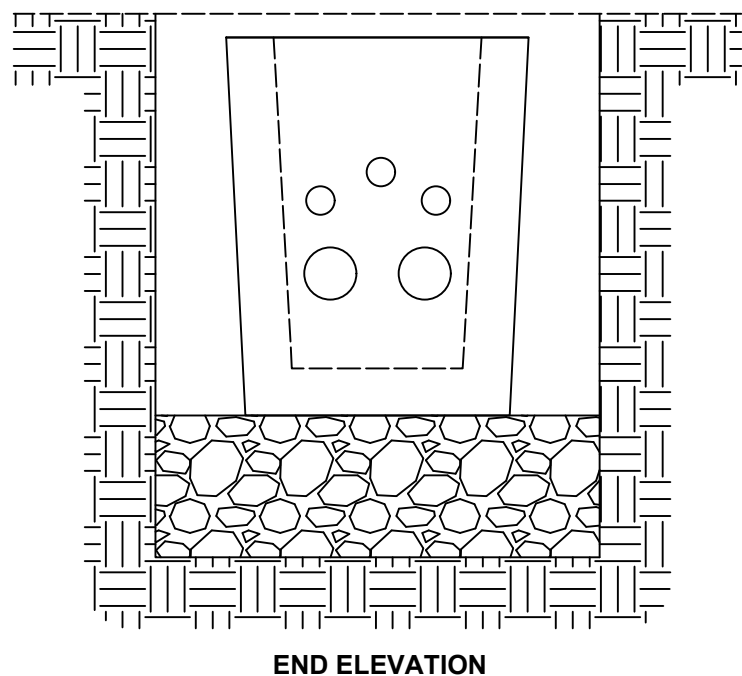

**VIRGIN MEDIA JB7
JUNCTION BOX**

**APPROX. WEIGHT:
495 Kg**

THE INFORMATION CONTAIN IN THIS DRAWING WAS UP TO DATE AT TIME OF GOING TO PRINT. PROFILES, SIZES, WEIGHTS ARE GIVEN AS AN INDICATION ONLY. **CREATIVE CONCRETE** RESERVES THE RIGHT TO MODIFY THESE AT ANY TIME WITHOUT NOTICE.