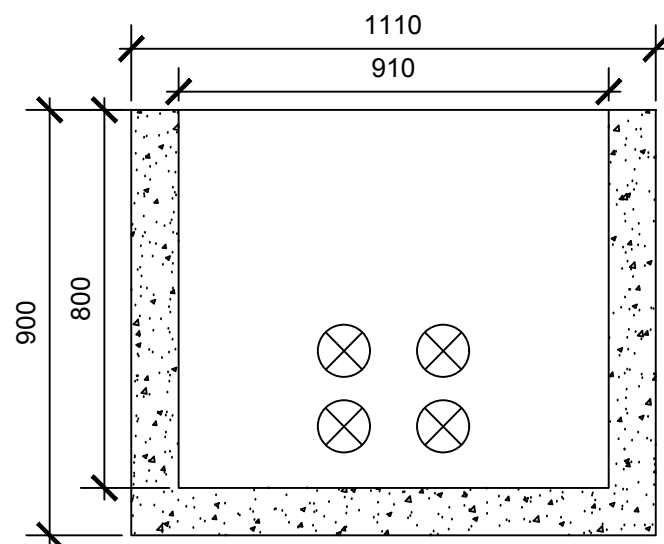

**EIR JB4-A  
JUNCTION BOX**

**APPROX. WEIGHT:  
970 Kg**

**END ELEVATION**

**SIDE ELEVATION**

**PLAN VIEW**