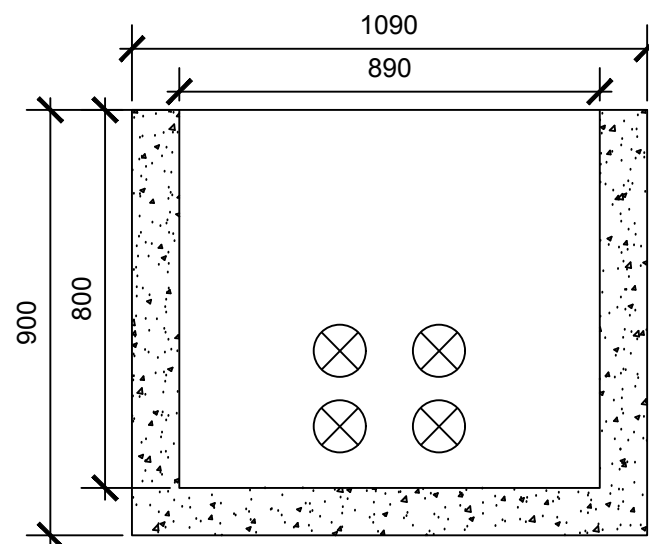

**EIR JB4-A  
JUNCTION BOX**

**APPROX. WEIGHT:  
970 Kg**

**END ELEVATION**

**SIDE ELEVATION**

**PLAN VIEW**