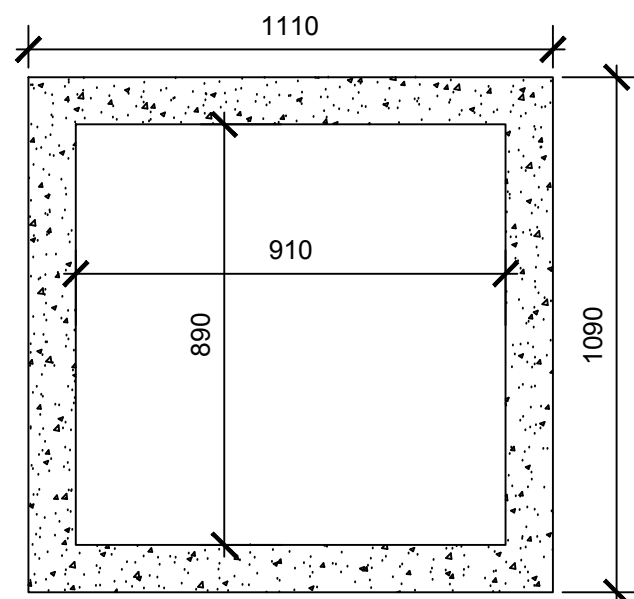

**EIR JB4-A  
JUNCTION BOX**

**APPROX. WEIGHT:  
970 Kg**

**END ELEVATION**

**SIDE ELEVATION**

**PLAN VIEW**