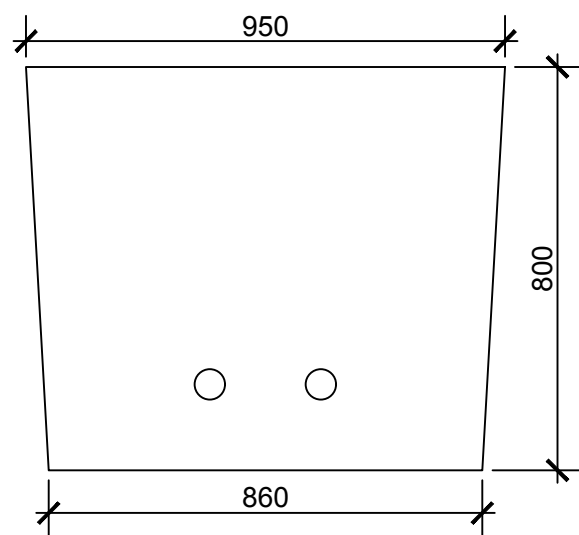

**ESB PUBLIC LIGHTING  
MICRO-PILLAR VAULT  
(VC1 COVER & FRAME)**

**APPROX. WEIGHT:  
475 Kg**

SIDE ELEVATION

BACK ELEVATION

FRONT ELEVATION

114mm  
DIAMETER

60mm  
DIAMETER

**(CORK COUNTY COUNCIL.)**