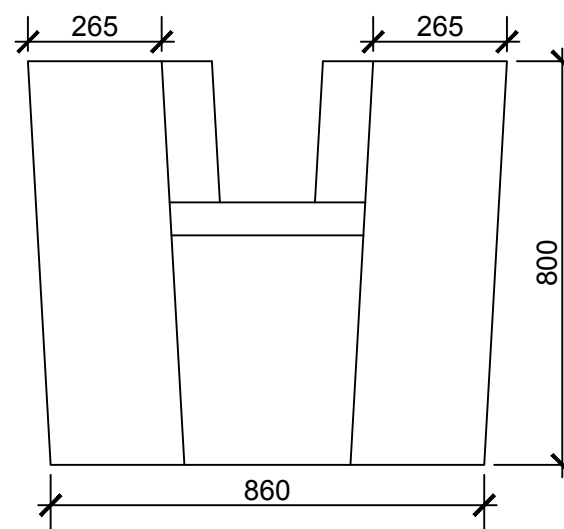

**ESB PUBLIC LIGHTING  
MICRO-PILLAR VAULT  
(VC1 COVER & FRAME)**

**APPROX. WEIGHT:  
475 Kg**

SIDE ELEVATION

BACK ELEVATION

FRONT ELEVATION

114mm  
DIAMETER

60mm  
DIAMETER

**(CORK COUNTY COUNCIL.)**