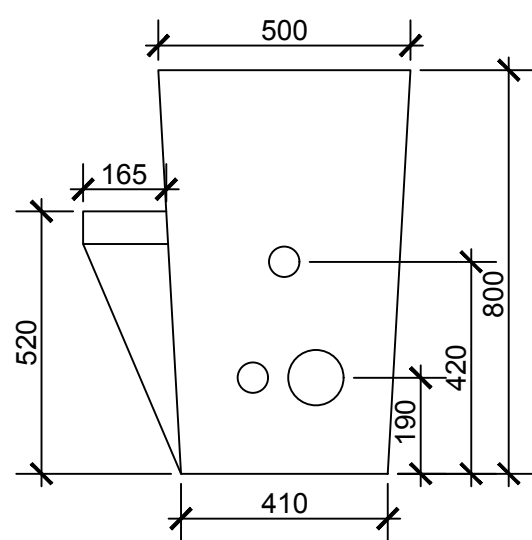

**ESB PUBLIC LIGHTING  
MICRO-PILLAR VAULT  
(VC1 COVER & FRAME)**

**APPROX. WEIGHT:  
475 Kg**

SIDE ELEVATION

BACK ELEVATION

FRONT ELEVATION

114mm  
DIAMETER

60mm  
DIAMETER

**(CORK COUNTY COUNCIL.)**