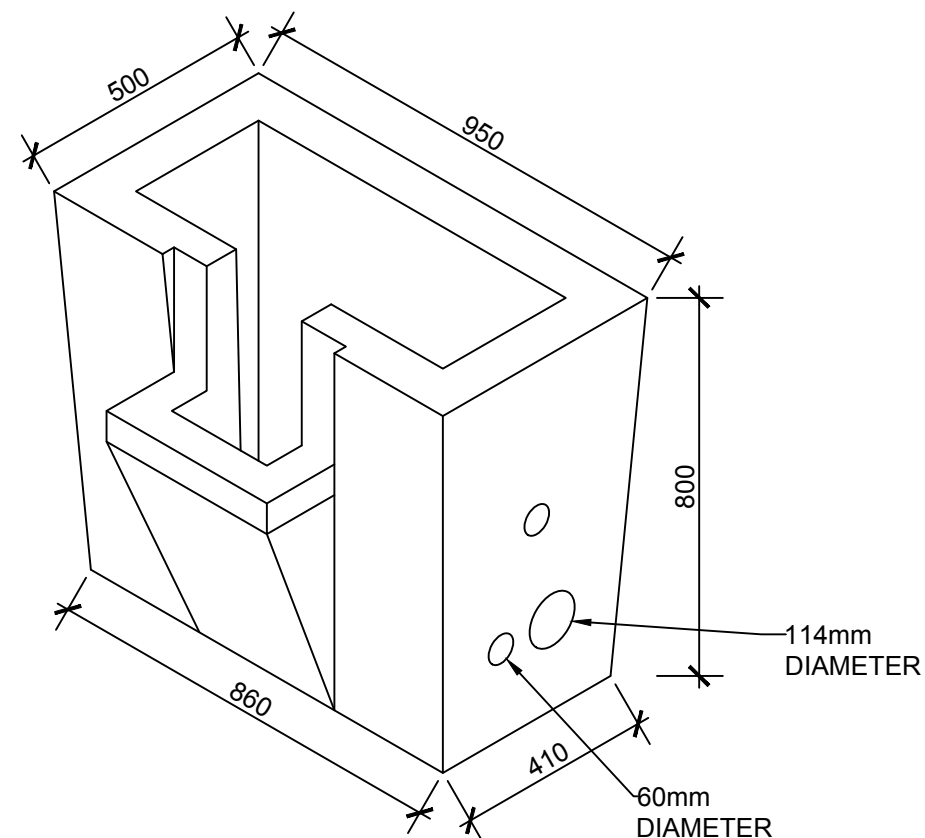

**ESB PUBLIC LIGHTING  
MICRO-PILLAR VAULT  
(VC1 COVER & FRAME)**

**APPROX. WEIGHT:  
475 Kg**

SIDE ELEVATION

BACK ELEVATION

FRONT ELEVATION

114mm  
DIAMETER

60mm  
DIAMETER

**(CORK COUNTY COUNCIL.)**