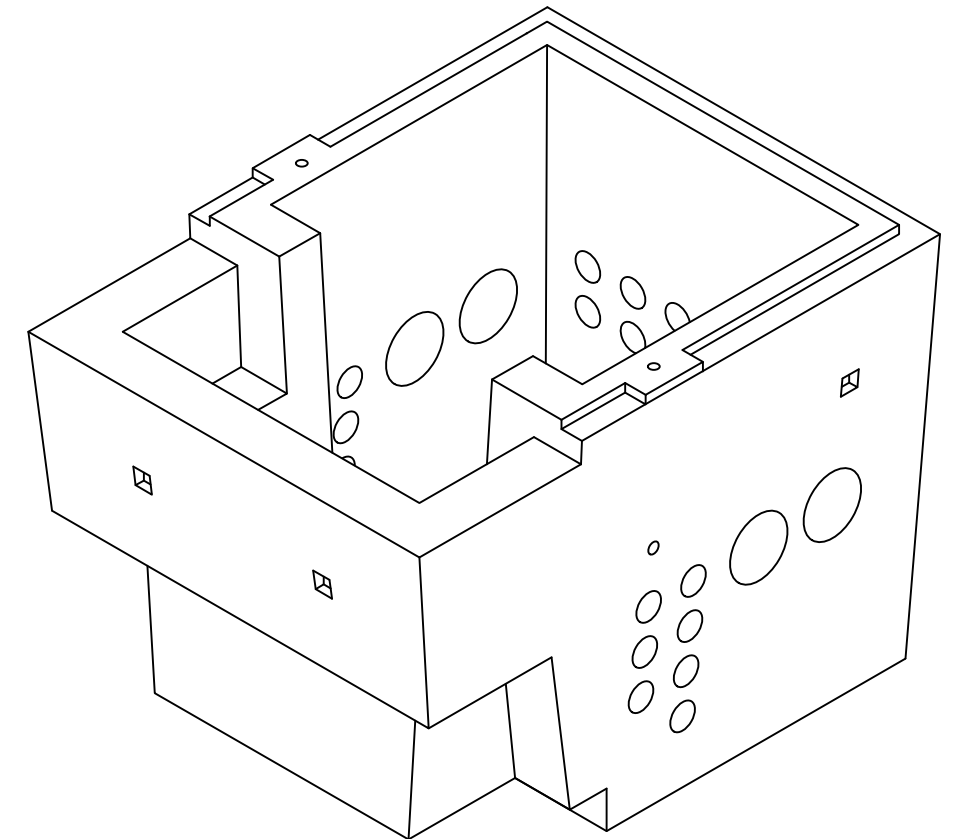

**MANUFACTURES OF:**

Approved Utility Chambers - ESB Mini-Pillar Vault -

Eir-Virgin Media - Public Lighting - TV / CCTV.

Irish Water - FLORITE Private Side Inspection Chamber,

Sluice Valves, Fire Hydrant and Air Valve Chamber.

**ESB MINI-PILLAR VAULT  
(VC2 COVER & FRAME)**

**APPROX. WEIGHT:  
950 Kg**

**ESB APPROVED**