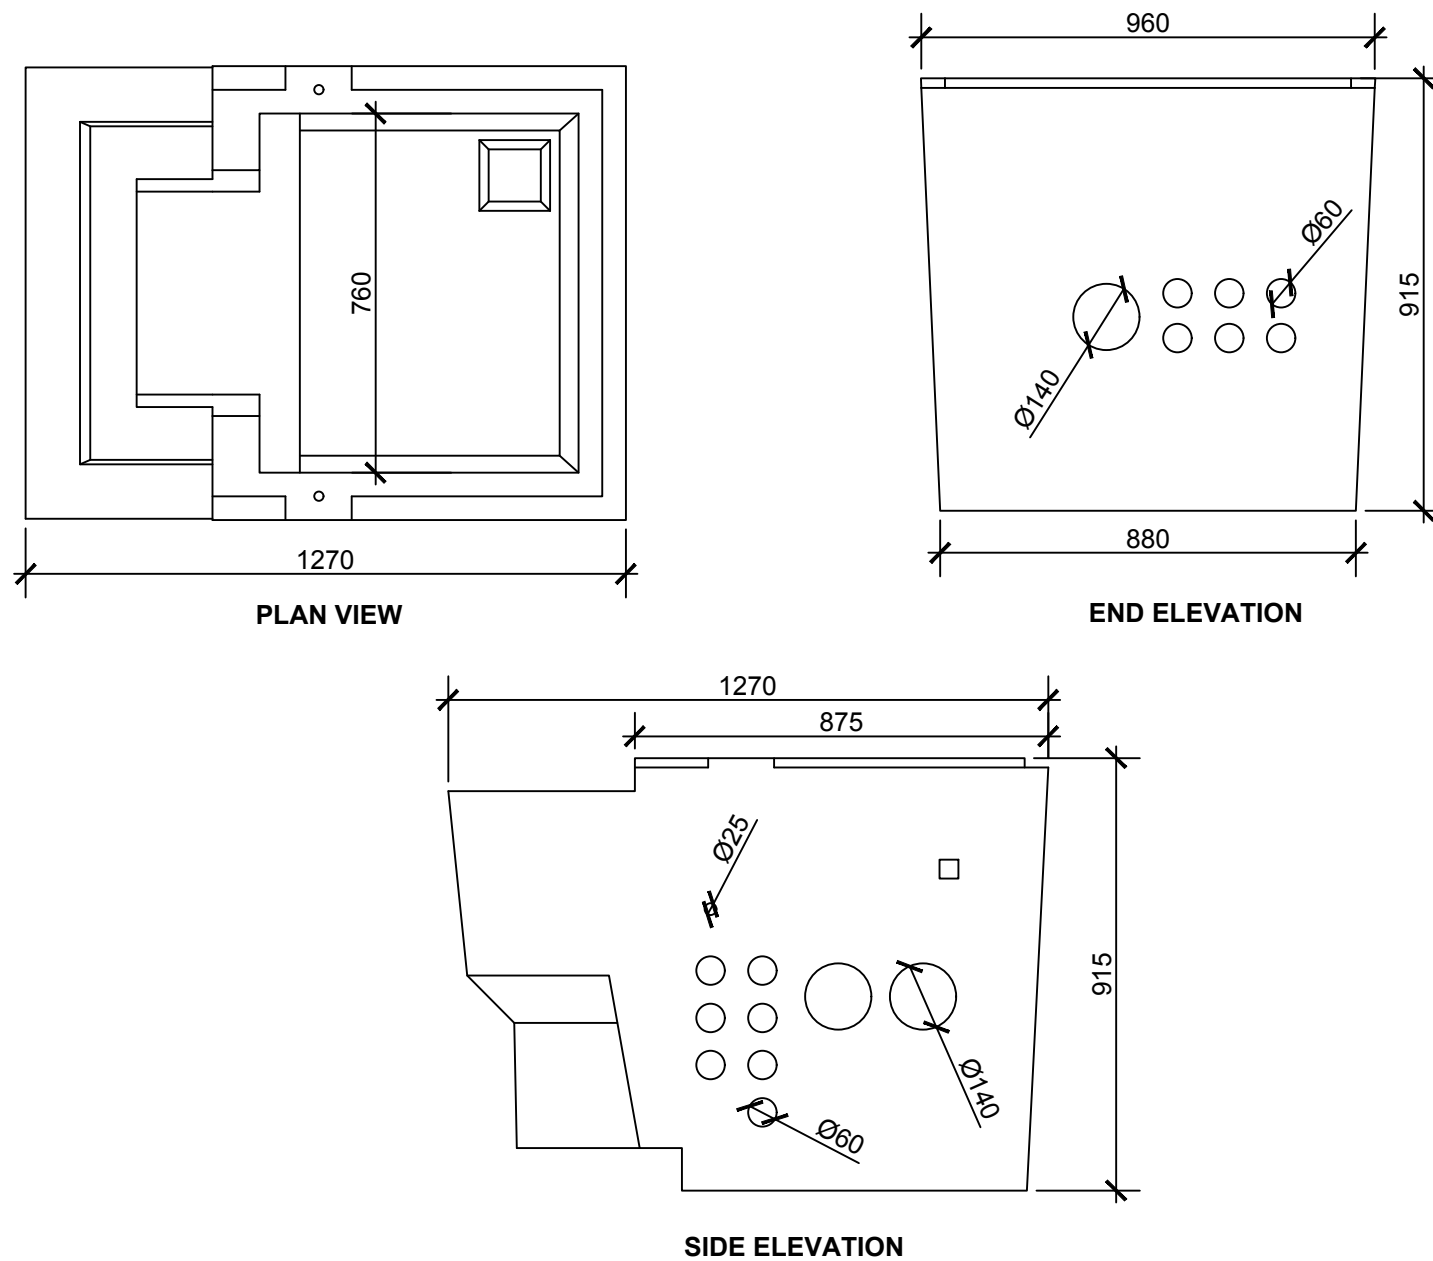

**ESB MINI-PILLAR VAULT  
(VC2 COVER & FRAME)**

**APPROX. WEIGHT:  
950 Kg**

**ESB APPROVED**