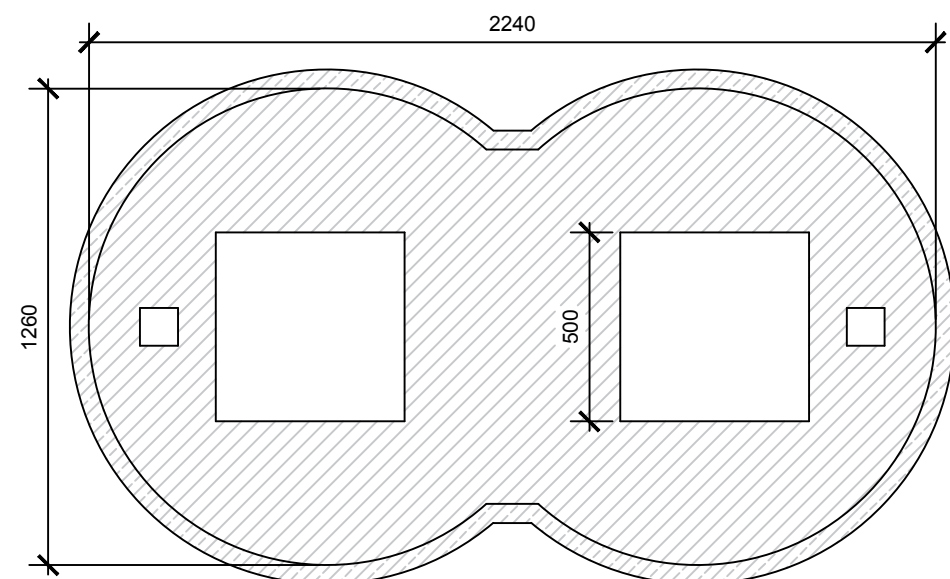

**FIGURE 8
SEPTIC TANK
3300 LITRES.**

**APPROX. WEIGHT:
3500 Kg.**

SIDE ELEVATION

PLAN VIEW