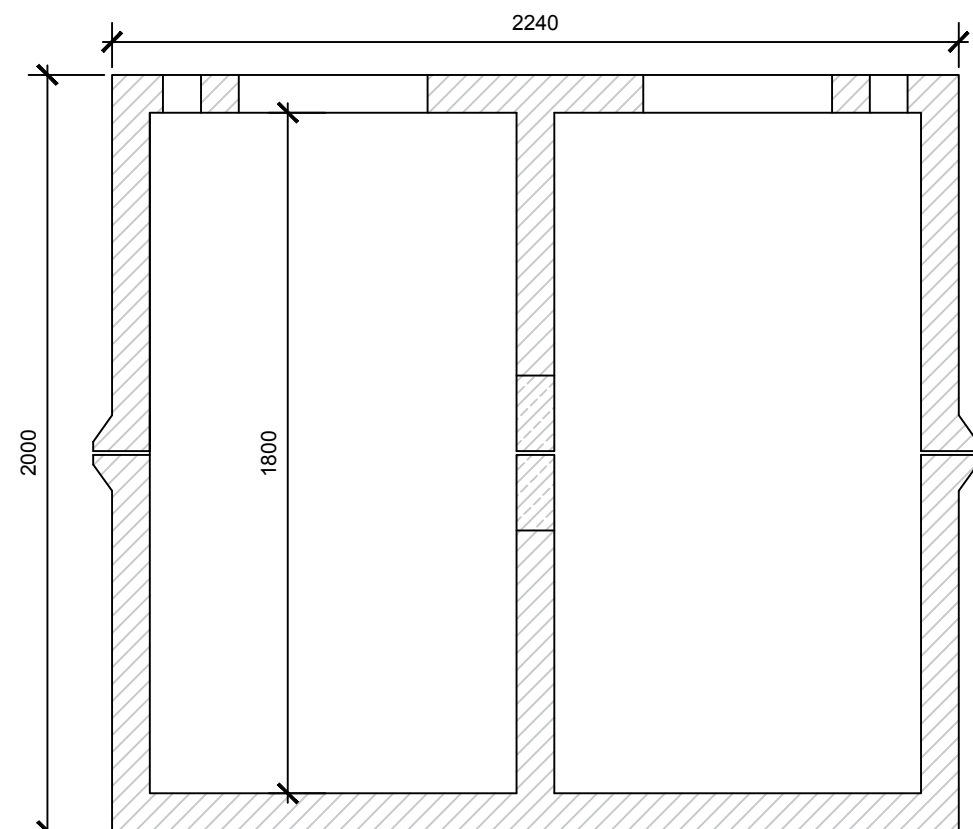

**FIGURE 8
SEPTIC TANK
3300 LITRES.**

**APPROX. WEIGHT:
3500 Kg.**

SIDE ELEVATION

PLAN VIEW