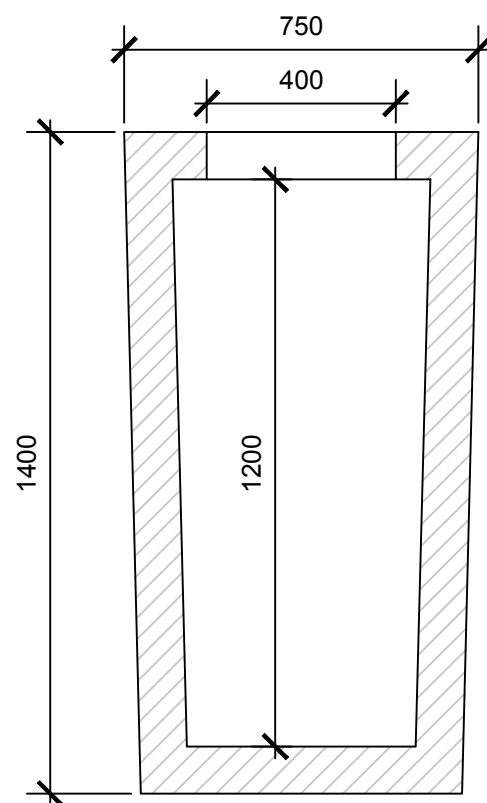

**WATER TANK/
PUMPING CHAMBER
450 LITRES.**

**APPROX. WEIGHT:
650 Kg.**

END ELEVATION

PLAN VIEW