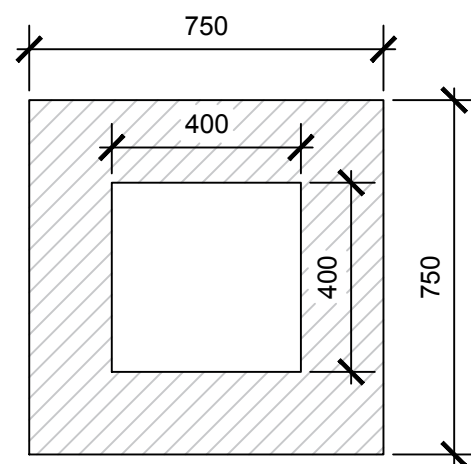

**WATER TANK/
PUMPING CHAMBER
450 LITRES.**

**APPROX. WEIGHT:
650 Kg.**

END ELEVATION

PLAN VIEW