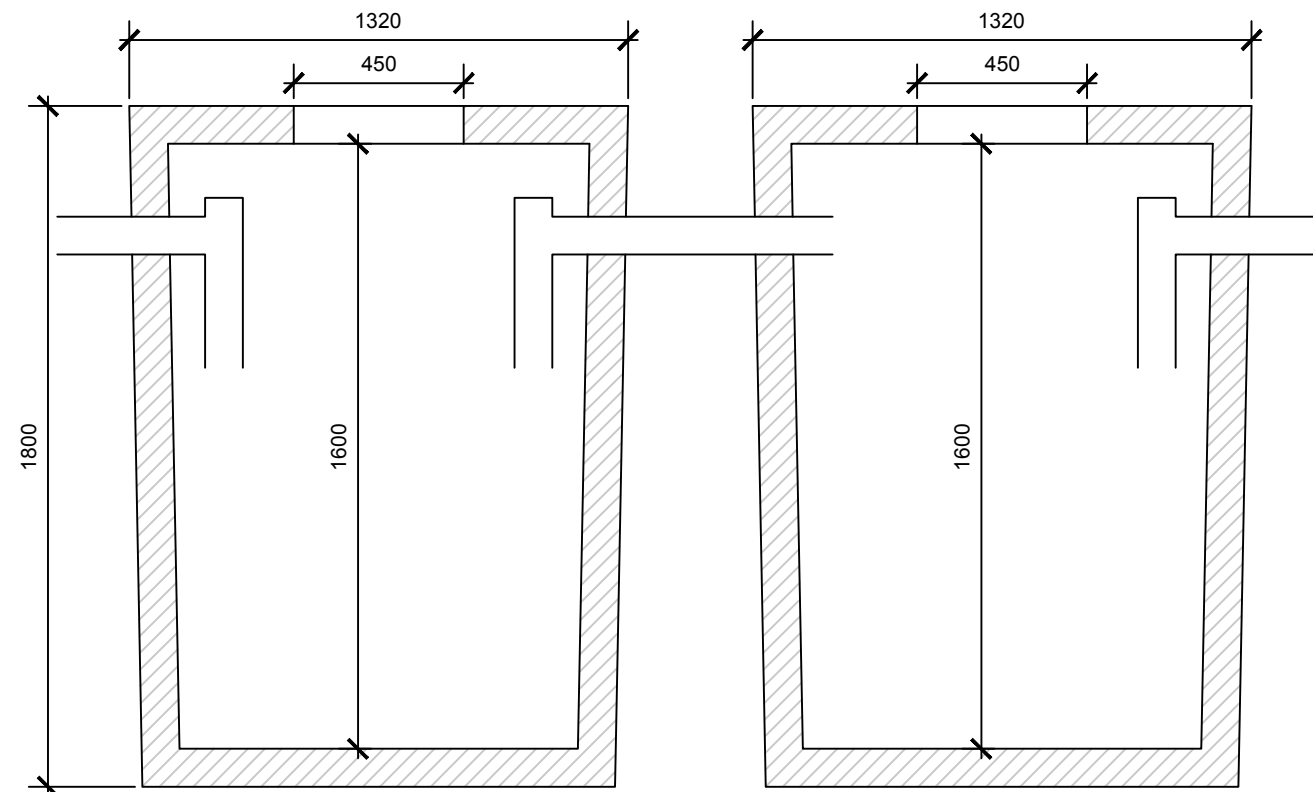

**SEPTIC TANK
(DOUBLE)
4500 LITRES.**

**APPROX. WEIGHT:
3900 Kg.**

END ELEVATION

PLAN VIEW