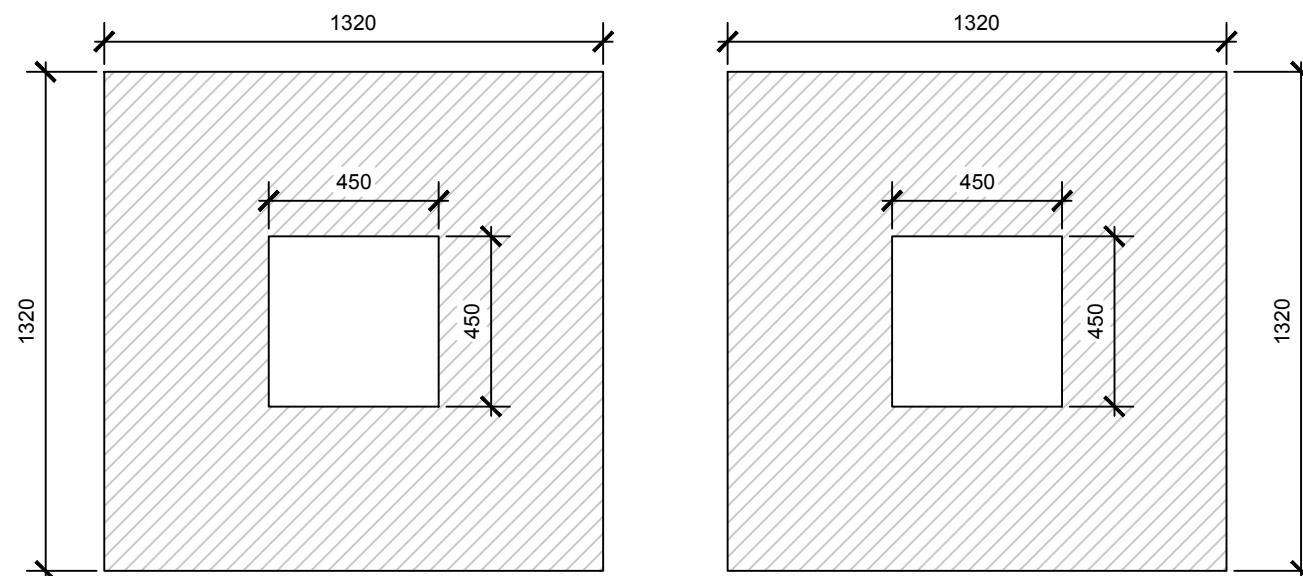

**SEPTIC TANK
(DOUBLE)
4500 LITRES.**

**APPROX. WEIGHT:
3900 Kg.**

END ELEVATION

PLAN VIEW