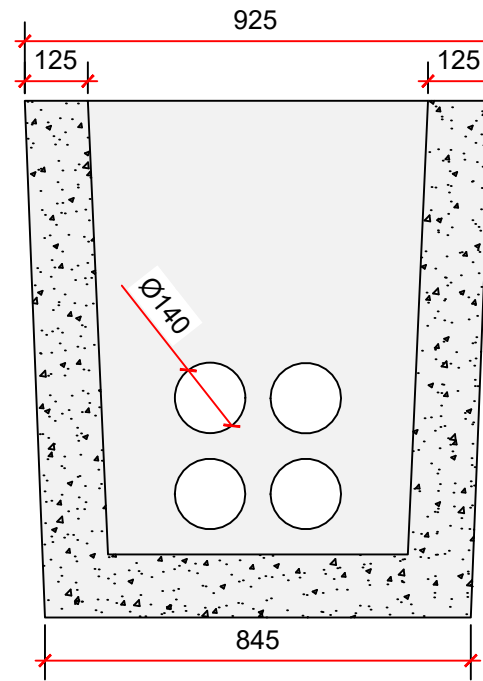

MANUFACTURES OF
Approved Utility Chambers
IRISH WATER
ESB - EIR - VIRGIN MEDIA
TII Comms Chambers

STANDARDS
CE Certification
Loading D400
Concrete 40N10
IS EN 206.2013

**LV-JB-104
CHAMBER.**

APPROX. WEIGHT: Kg.
CHAMBER - Kg,

SECTION A-A:

SECTION B-B:

PLAN VIEW: