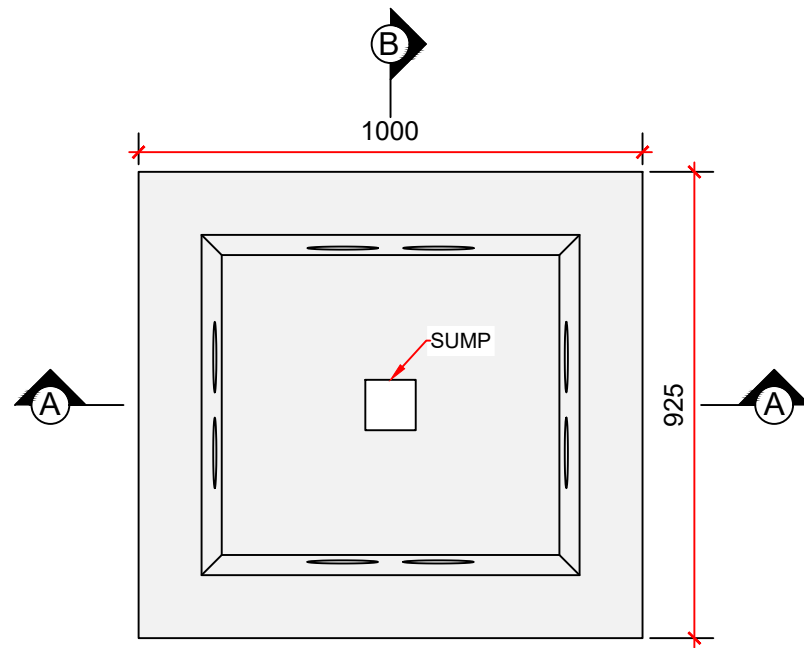

MANUFACTURES OF
Approved Utility Chambers
IRISH WATER
ESB - EIR - VIRGIN MEDIA
TII Comms Chambers

STANDARDS
CE Certification
Loading D400
Concrete 40N10
IS EN 206.2013

**LV-JB-104
CHAMBER.**

APPROX. WEIGHT: Kg.
CHAMBER - Kg,

SECTION A-A:

SECTION B-B:

PLAN VIEW: